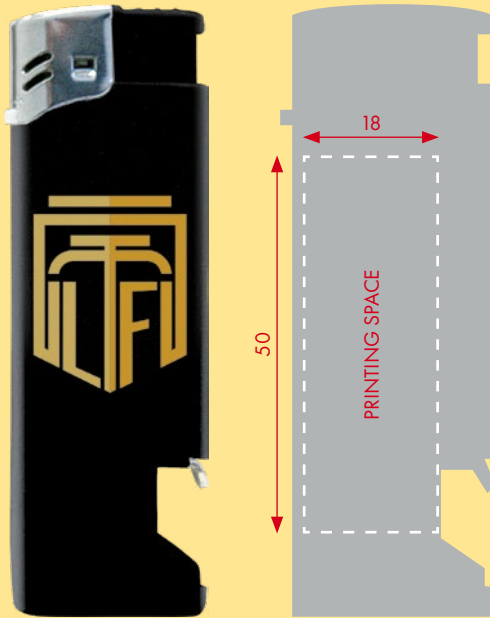

HC Black HC Blue HC Green HC Red HC Yellow HC White

CONFORMS TO
ISO EN 9994:2006
EN 13869:2002

Nola® 16

REFILLABLE PIEZO LIGHTER WITH BOTTLE OPENER

Measurements:
81 x 25 x 10.5 mm

HC Black

HC Blue

HC Green