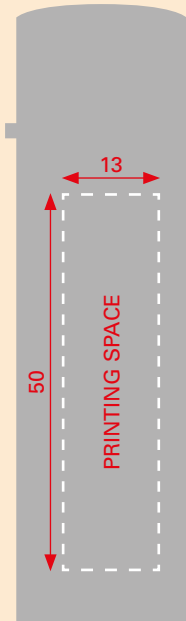

Measurements:
81.5 x 25.2 x 10.5 mm

Frosty Purple Frosty Blue Frosty Green Frosty Lightgreen Frosty Red Frosty Orange

HC Full Blue HC Full Green HC Full Red HC Full Yellow HC Full White HC Black

HC Blue HC Green HC Red HC Yellow HC White HC Black

HC Red

HC Orange

HC Yellow

nola[®] 12

REFILLABLE PIEZO LIGHTER

Measurements:
82 x 24.2 x 11.5 mm

HC White

HC Orange