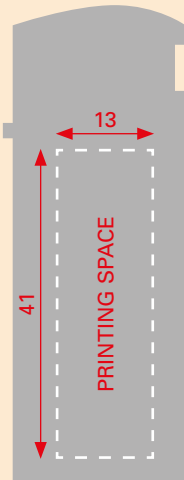

Frosty Purple   Frosty Blue   Frosty Green   Frosty Light Green   Frosty Red   Frosty Orange