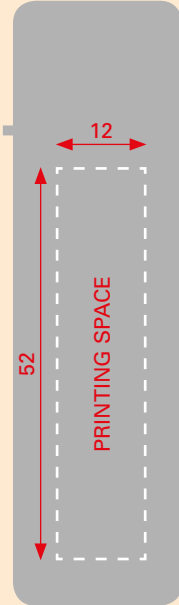

Measurements:
81.5 x 25.2 x 10.5 mm

Frosty Purple Frosty Blue Frosty Green Frosty Lightgreen Frosty Red Frosty Orange

HC Full Blue HC Full Green HC Full Red HC Full Yellow HC Full White HC Black

HC Blue HC Green HC Red HC Yellow HC White HC Black

nola[®] 2

REFILLABLE PIEZO LIGHTER

Measurements:
80 x 22 x 8.5 mm

HC Black HC Blue HC Green HC Red HC White HC Yellow Metallic Silver

Matt Black Matt Blue Matt Green Matt Red Matt White Matt Yellow Matt Grey