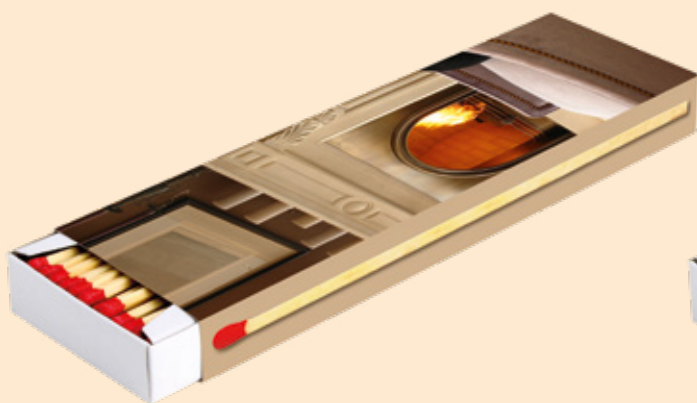

Camino Maxi Special

Available with different designs:

Art.No. 810 Spring, Summer / Frühling, Sommer / Printemps, Été / Primavera, Estate

Art.No. 811 Autumn, Winter / Herbst, Winter / Automne, Hiver / Autunno, Inverno

Art.No. 812 Winter / Winter / Hiver / Inverno

Art.No. 813 Fireplace / Kamin / Cheminée / Caminetto

„CAMINO MAXI SPECIAL“ 20 cm

Longsticks

Langzündhölzer

Boîtes d' allumettes longues

Fiammiferi lunghi

24 x 1 sales display: 238 x 65 x 20 mm

single in cellophane

content: 45 matches

carton size: 547 x 280 x 244 mm

content of carton: 4 x 24 x 1

cartons per pallet: 36

EAN: 4004753007138

ALSO AVAILABLE AS PRIVATE LABEL AND CLOSED BOX