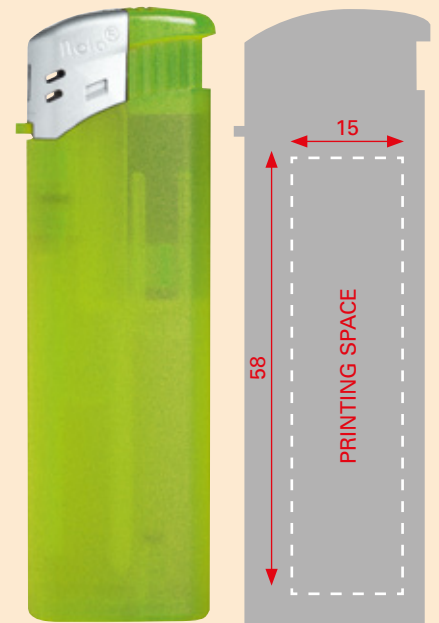

Measurements:
81.5 x 25.2 x 10.5 mm

Frosty Purple Frosty Blue Frosty Green Frosty Lightgreen Frosty Red Frosty Orange

HC Full Blue HC Full Green HC Full Red HC Full Yellow HC Full White HC Black

HC Blue HC Green HC Red HC Yellow HC White HC Black