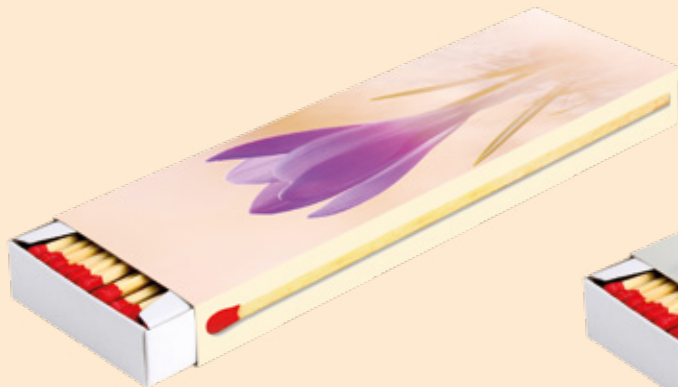

Camino Maxi Special

Available with different designs:

Art.No. 810 Spring, Summer / Frühling, Sommer / Printemps, Été / Primavera, Estate

Art.No. 811 Autumn, Winter / Herbst, Winter / Automne, Hiver / Autunno, Inverno

Art.No. 812 Winter / Winter / Hiver / Inverno

Art.No. 813 Fireplace / Kamin / Cheminée / Caminetto

„CAMINO MAXI SPECIAL“ 20 cm

Longsticks

Langzündhölzer

Boîtes d' allumettes longues

Fiammiferi lunghi

24 x 1 sales display: 238 x 65 x 20 mm

single in cellophane

content: 45 matches

carton size: 547 x 280 x 244 mm

content of carton: 4 x 24 x 1

cartons per pallet: 36

EAN: 4004753007138

ALSO AVAILABLE AS PRIVATE LABEL AND CLOSED BOX