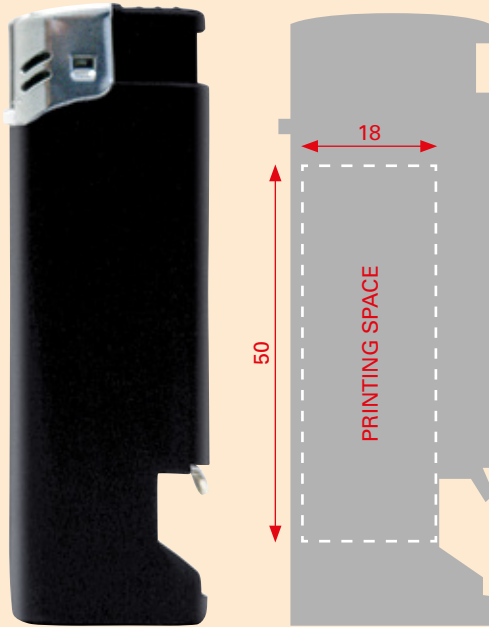

Nola® 16

REFILLABLE PIEZO LIGHTER WITH BOTTLE OPENER

Measurements:
81 x 25 x 10.5 mm