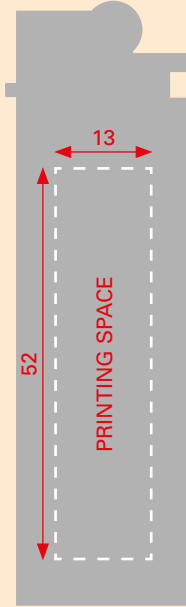

nola® 7

DISPOSABLE FLINT LIGHTER

Measurements:
80 x 25 x 10 mm